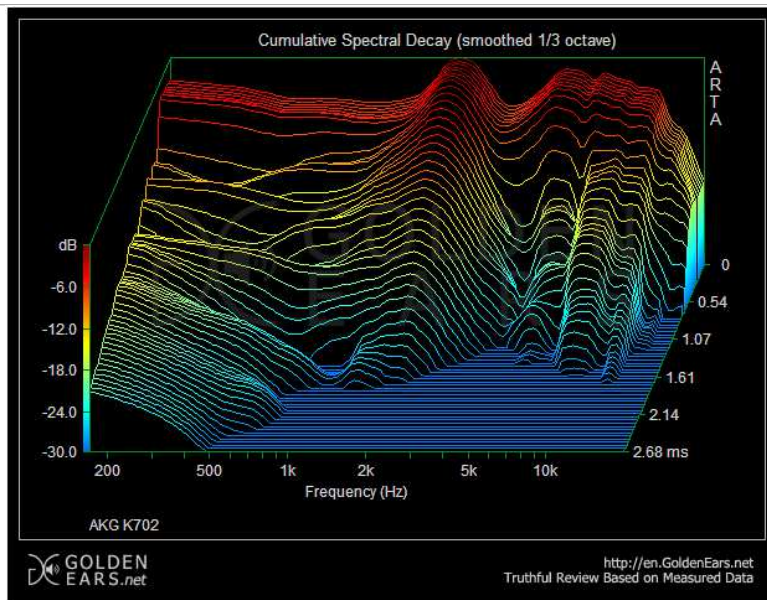

**Note.**

Please keep in mind that the following data are from a test unit reviewed by Golden Ears - the test unit is not necessarily a representative sample of the model being reviewed.

**01. Frequency Response**

## 05. Impedance & Phase