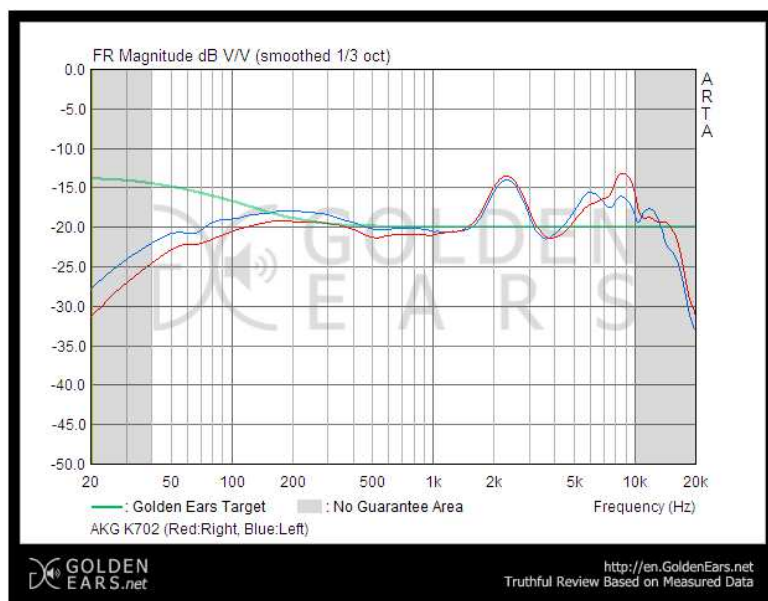

01. Frequency Response

Red:Right, Blue:Left

Diffuse Sound Field Equalization + The small room X-Curve Compensation
for more information : [How we measure (Earphones, Headphones)](#)