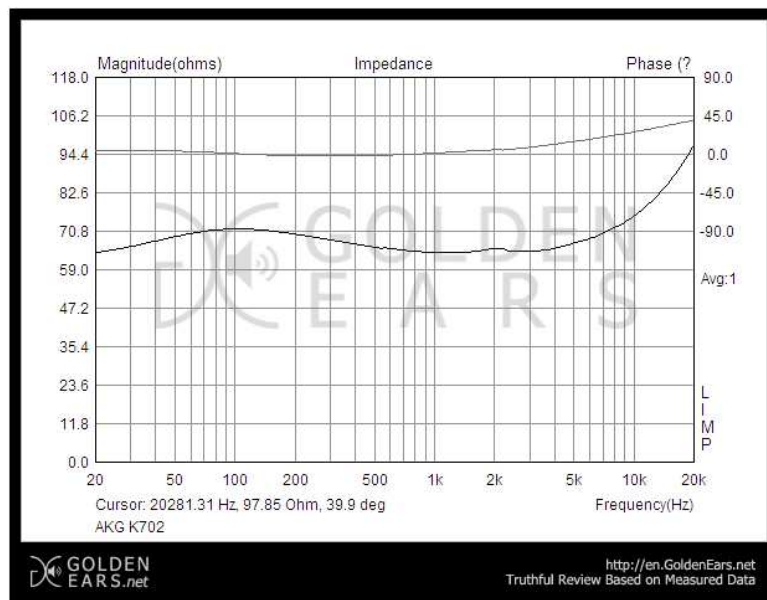

05. Impedance & Phase

06. Reviewer's Opinion

Note.

The following chart is an expression of the reviewer's opinion on this product's measured data and perceived sound, and may include bias from using the Golden Ears reference unit as a standard.

Property	-5	Characteristic	+5
Transparency / Coloration	Veiled		Clear
Dynamics	Compressed		Natural
High Resolution	Dull		Vivid
Treble relative to midrange	Dark		Light
Treble texture	Rough		Soft
Bass relative to midrange	Thin		Boomy
Bass texture	Fluid		Solid

Images, text and measured data by Golden Ears Corporation is licensed under a [Creative Commons Attribution-NonCommercial-NoDerivs 3.0 Unported License](https://creativecommons.org/licenses/by-nc-nd/3.0/).

Golden Ears Test System - for more information (Link)

1. HATS: Bruel & Kjaer - Head and Torso Simulator Type 4128C
2. Microphone Amplifier: Bruel & Kjaer - NEXUS Conditioning Amplifier
3. Audio Interface: Lynx L22
4. DAC: Golden Ears D/A Converter
5. Headphone Amplifier: Golden Ears Headphone Amplifier