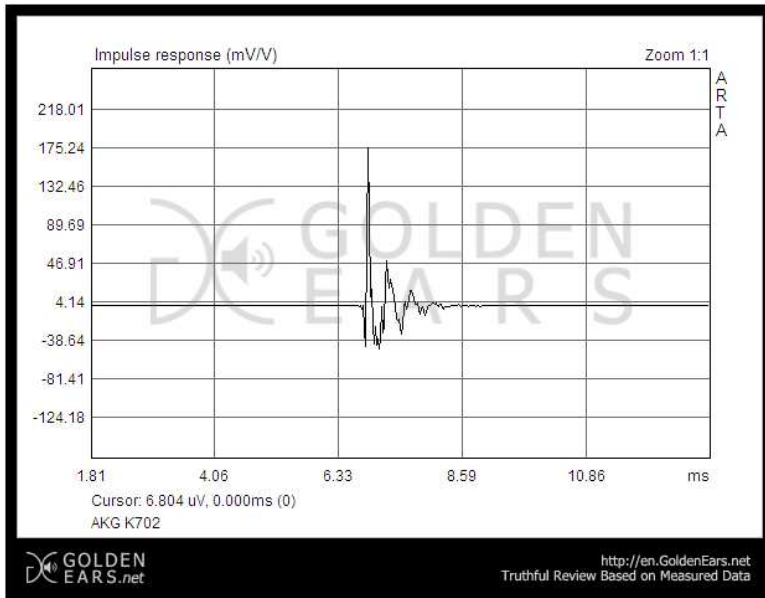

03. Impulse Response

04. Cumulative Spectral Decay