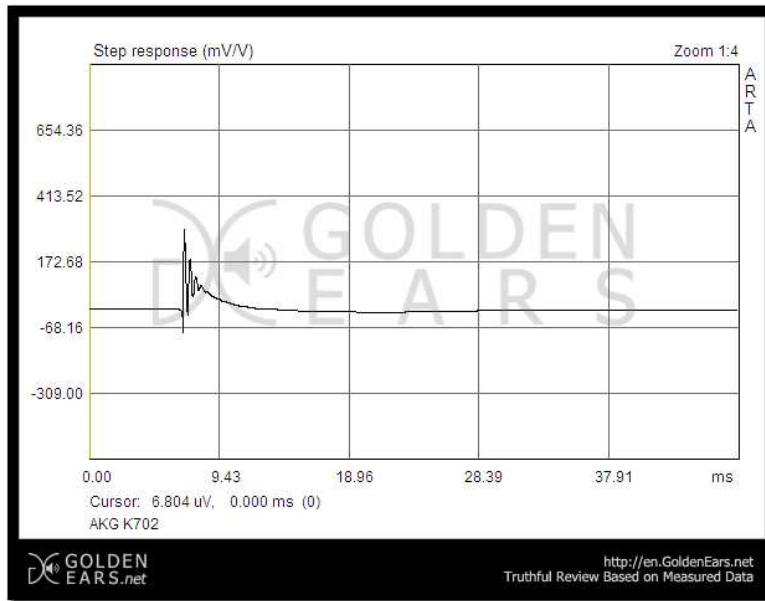

02. Step Response